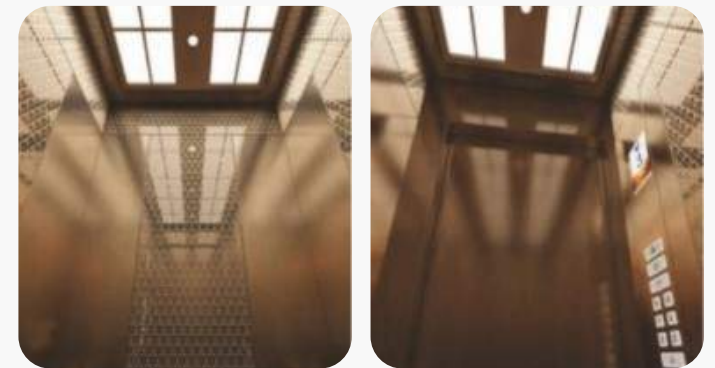

Door

Patterns and material can be customized. Glass door can be chosen, also.