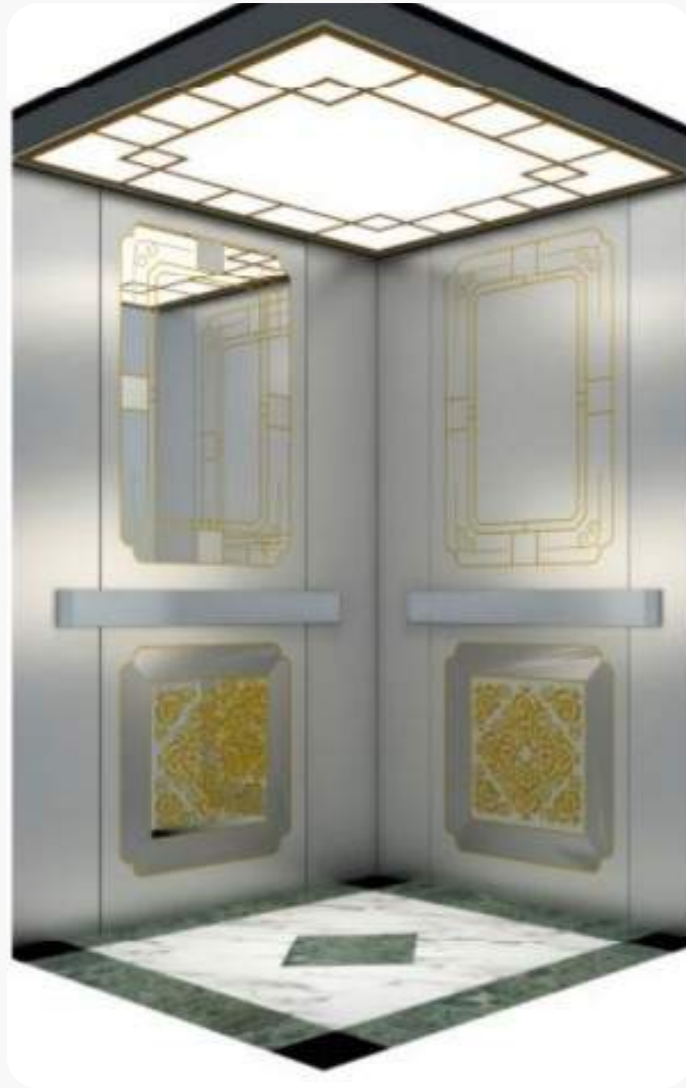

SIMPLE LIFE RF-J006 (OPTIONAL)

Ceiling

Based on the Chinese wooden lattice, supplemented by white light-transmissive panels

Car wall

Mirror stainless steel combined with etched stainless steel

Handrail

Stainless steel flat armrest

Floor

PVC floor(optional marble)

Door

Mirror, etching, hairline

Type RF-M006