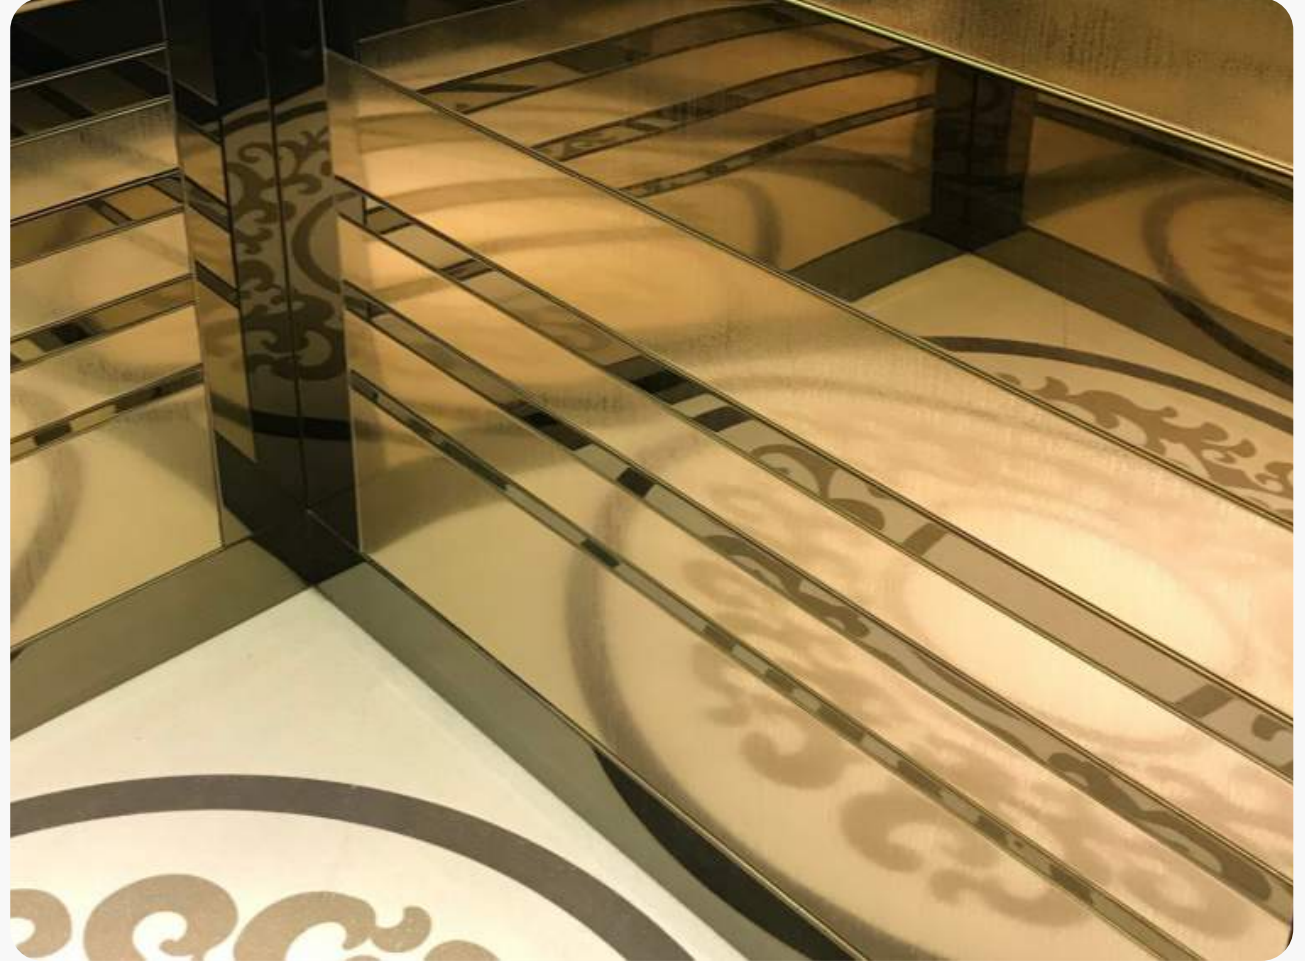

### Door

Hairline etched stainless steel

TE-2026 H

TE-2027 H

TE-2028 H

Cabin Code: TE 20.11.01

Cabin Code: TE 20.11.02

Cabin Code: TE W07