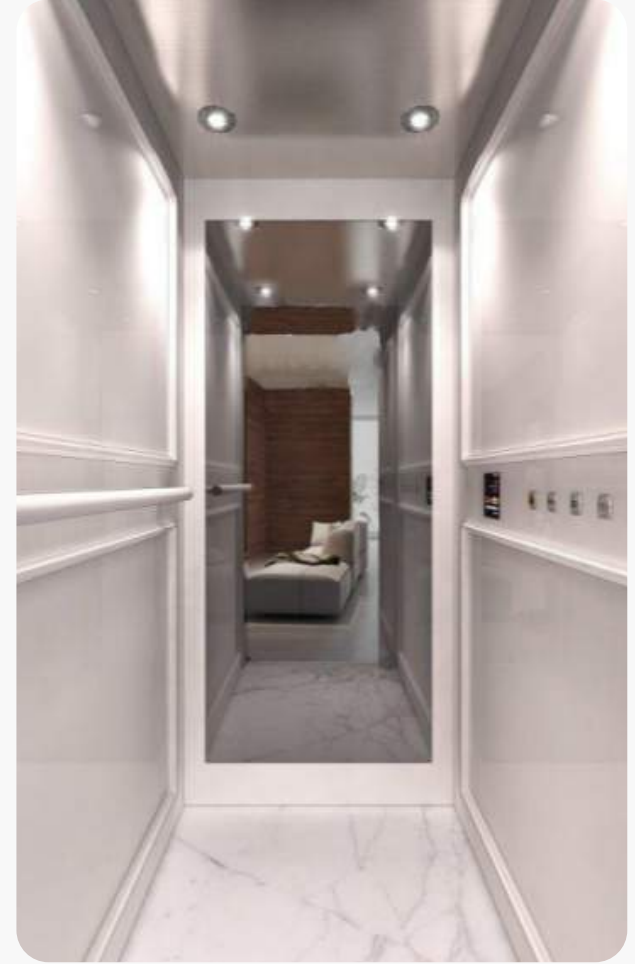

### Door

Hairline etched stainless steel

TE-2026 H

TE-2027 H

TE-2028 H

Cabin Code: TE 20.11.01

Cabin Code: TE 20.11.02

Cabin Code: TE W07