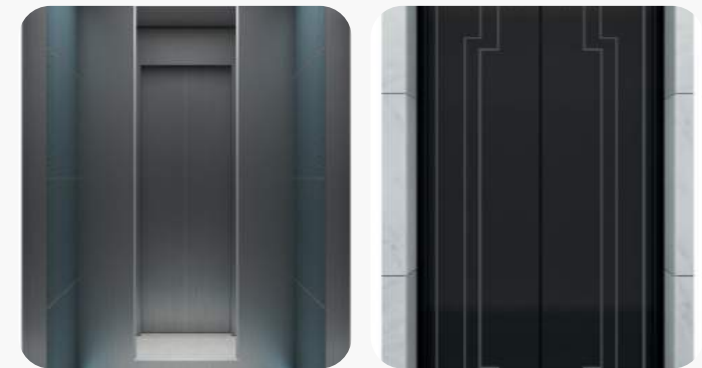

Door

Black titanium hairline etched stainless steel