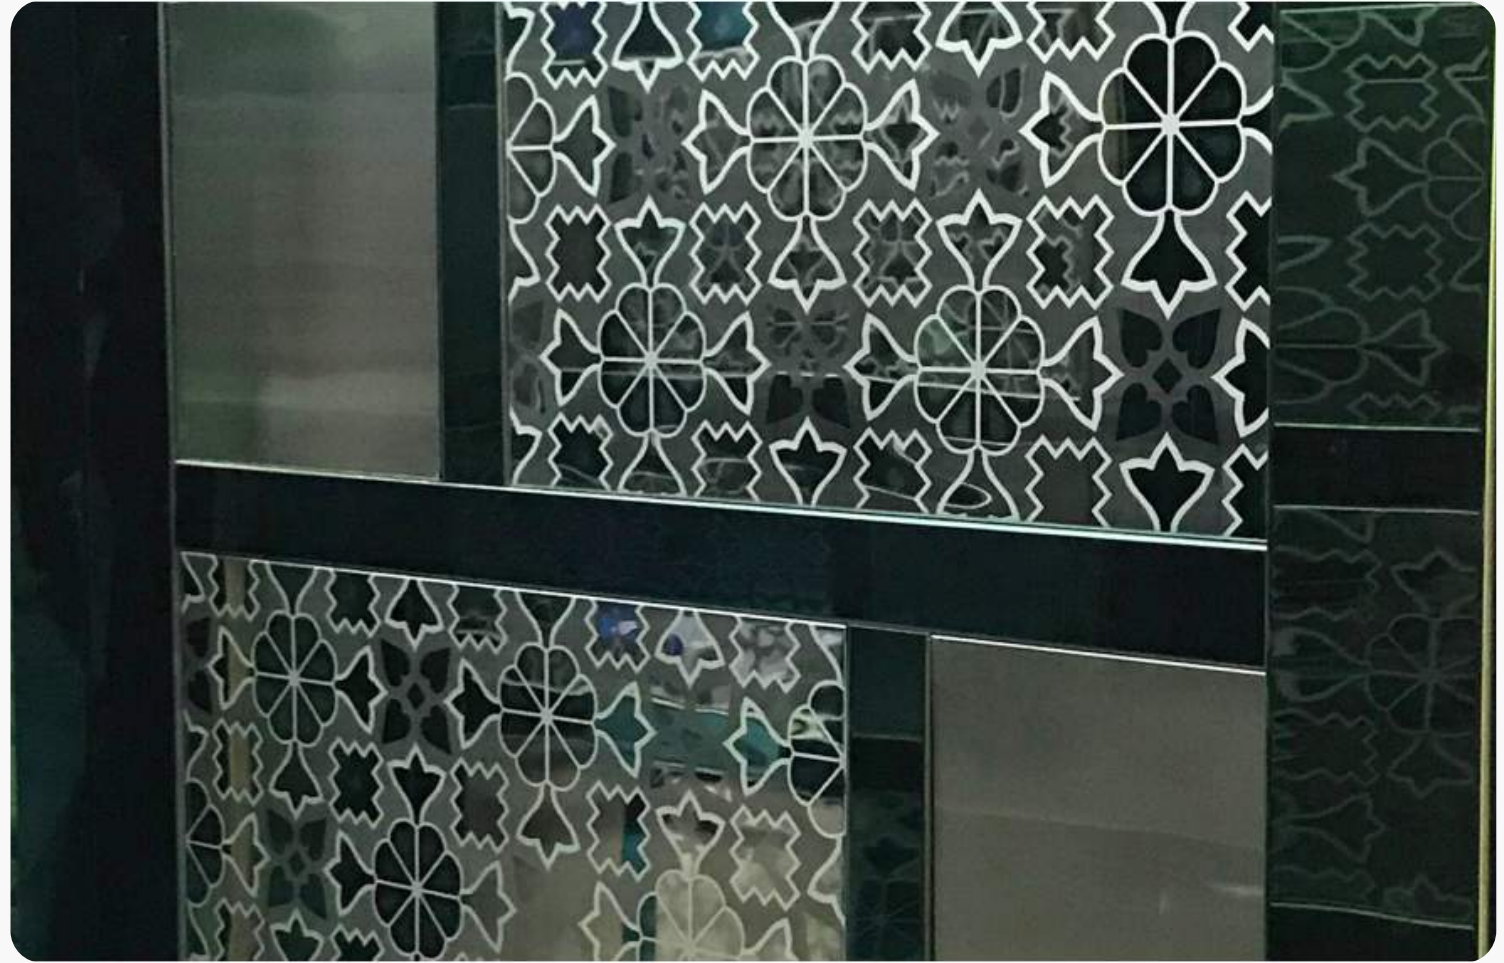

Cabin Code: 2030 H